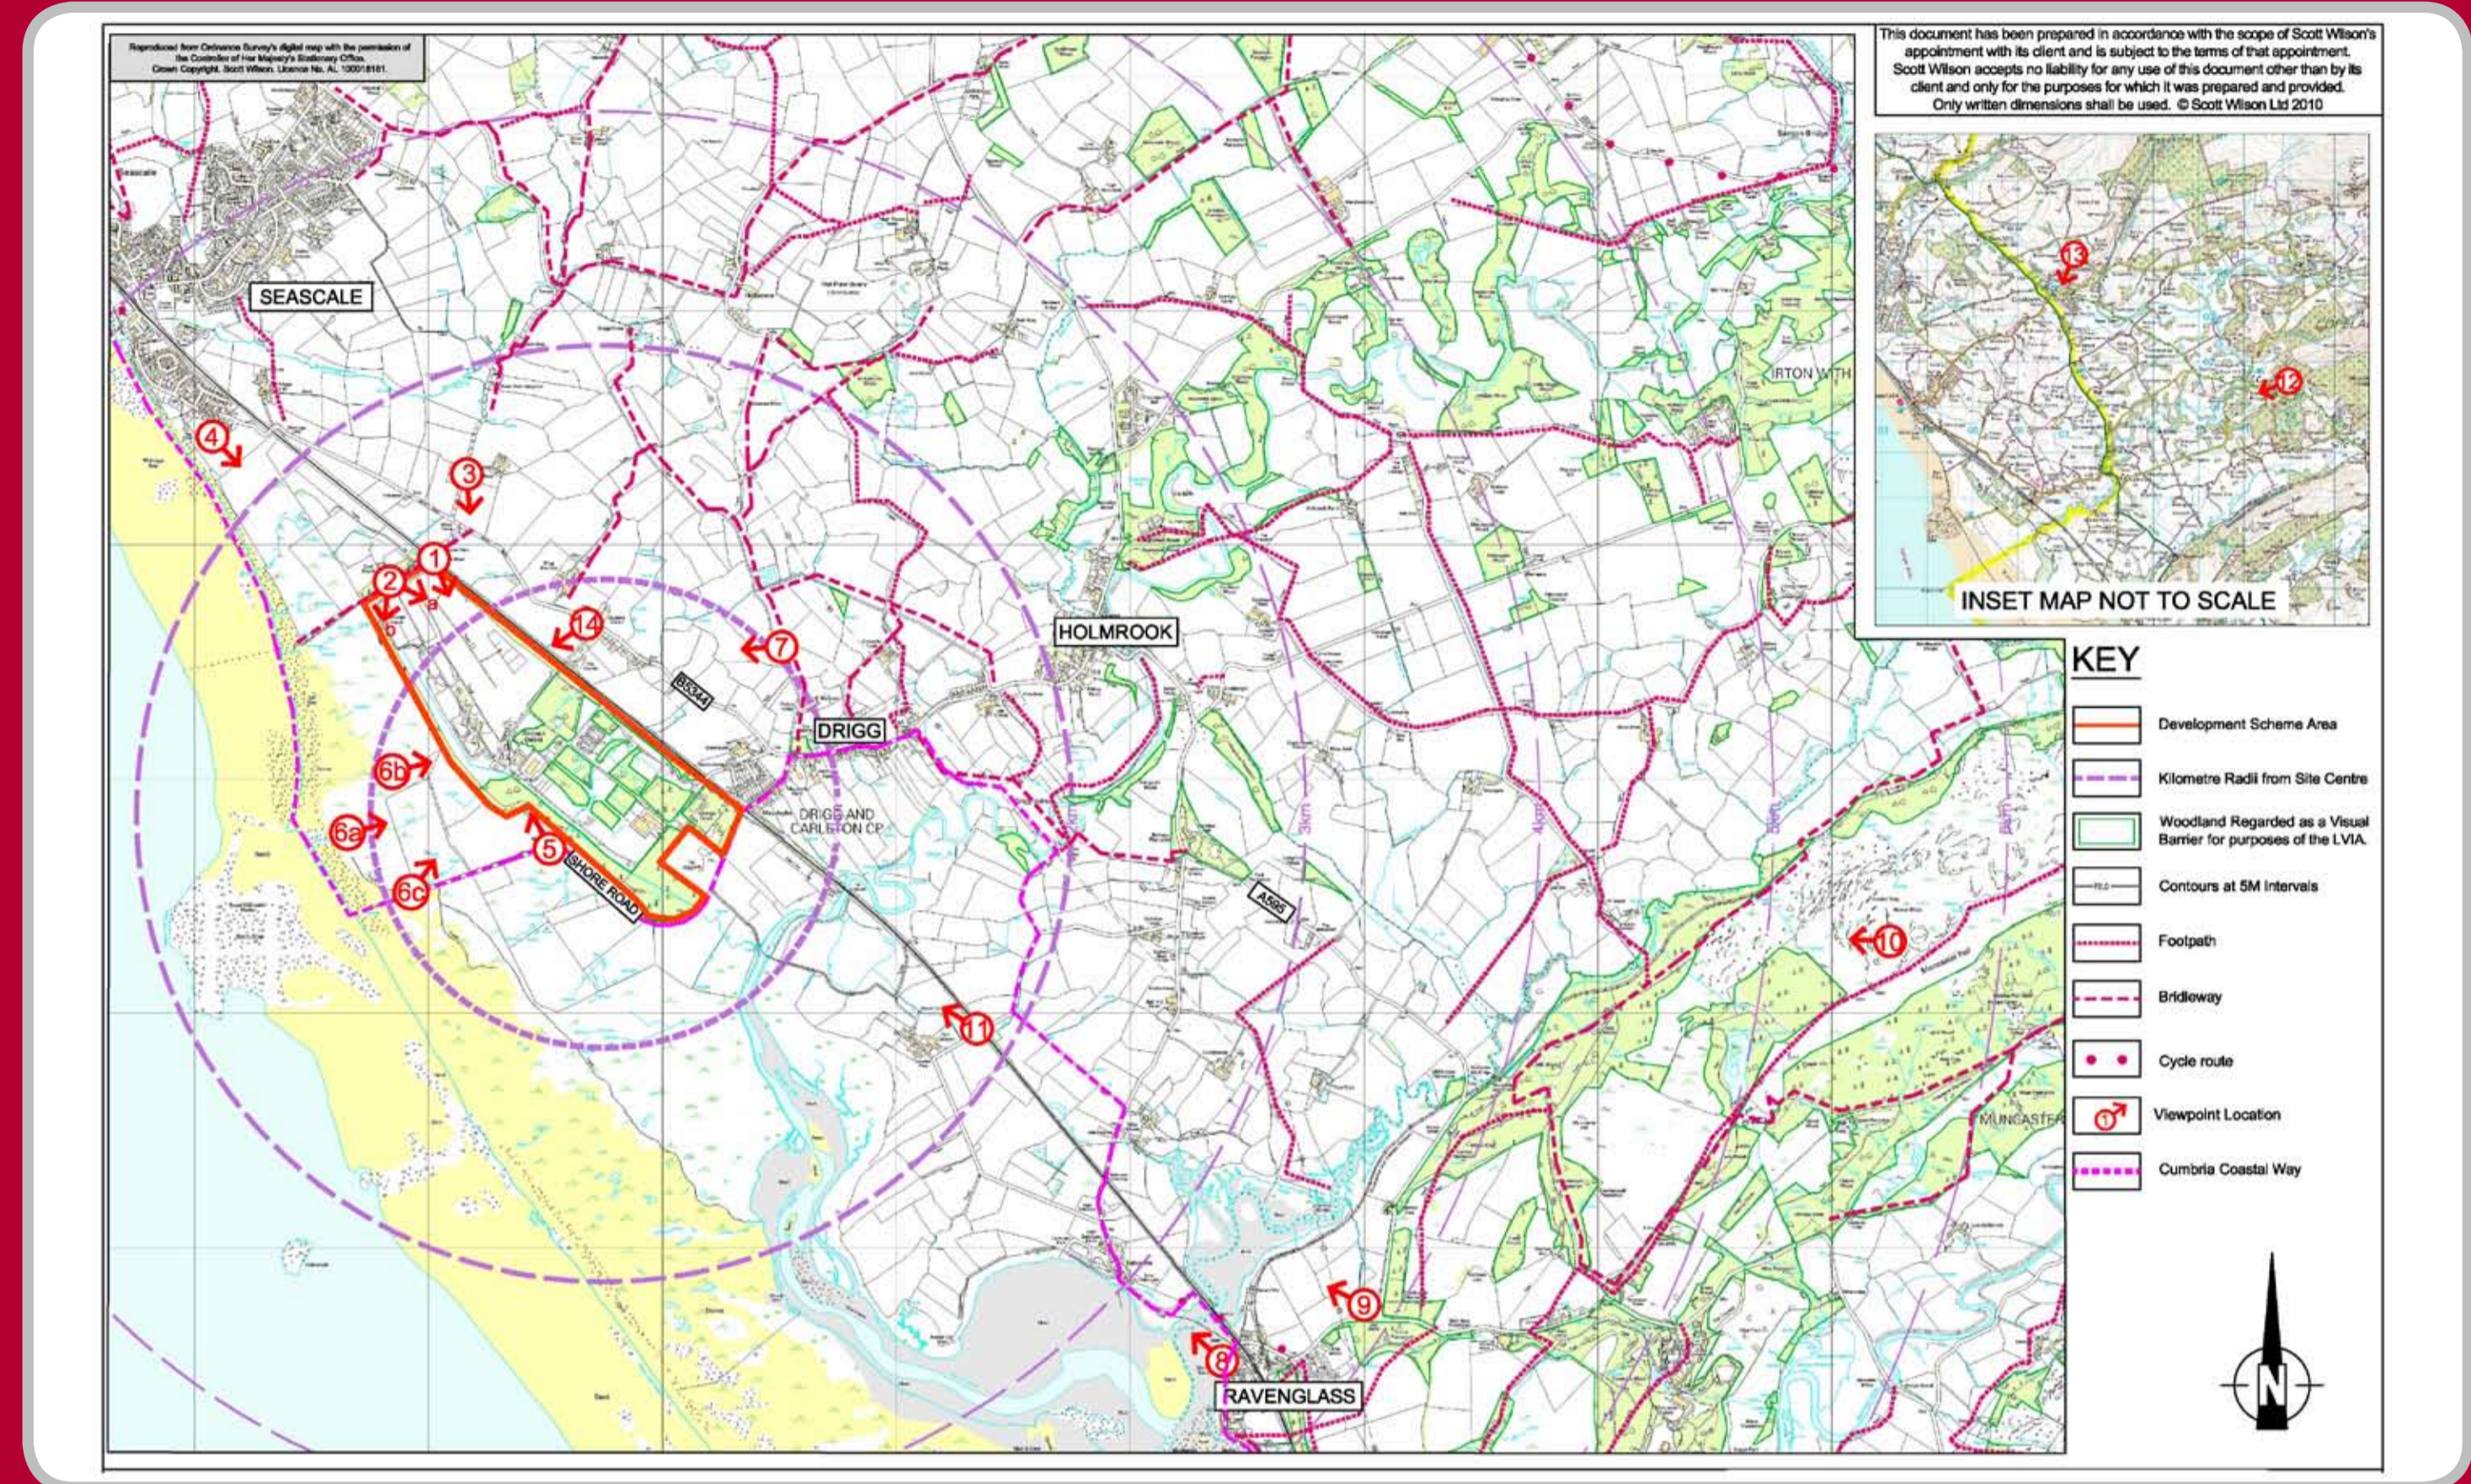

# 07

1

View from Summer View

2

View from bridleway to north of the site

3

View from the lane near Stony How

5

View from Sandy Acre

4

View from Rueberry Drive, Seascale

6

View from Drigg Coast SSSI